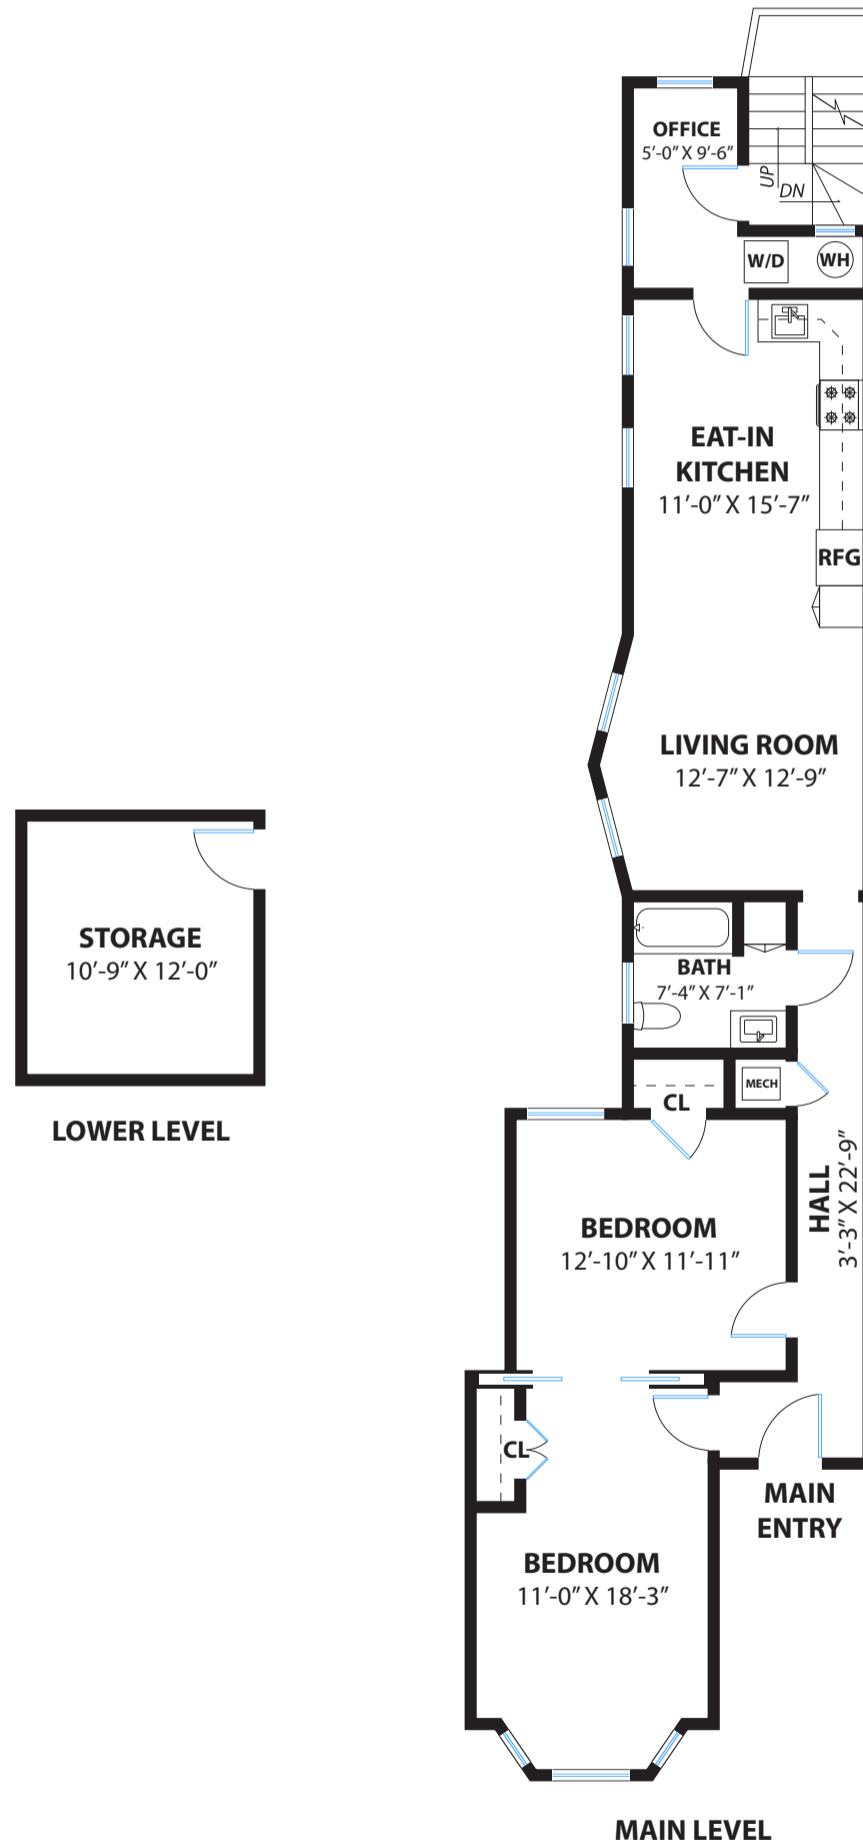

3137 FOLSOM STREET

SAN FRANCISCO

PROPERTY SQ FT INFORMATION

MEASUREMENTS CALCULATED TO THE INTERIOR WALLS

LIVING SPACE: 933 SQ FT

* Main Level: 933 Sq Ft

NON-LIVING SPACE: 129 SQ FT

* Lower Level: 129 Sq Ft

COMBINED: 1062 Sq Ft

PRESENTED BY : ANTHONY KOUTSOS

DRE #: 1347469

DISCLAIMER: RENDERING BY OPEN HOMES PHOTOGRAPHY. ALL MEASUREMENTS ARE APPROXIMATE AND MAY NOT BE EXACT.
DO NOT RELY ON THE ACCURACY OF THIS FLOOR PLAN WHEN DETERMINING THE PRICE OF A PROPERTY OR MAKING DECISIONS
REGARDING BUYING OR SELLING OF PROPERTIES WITHOUT INDEPENDENT VERIFICATION.